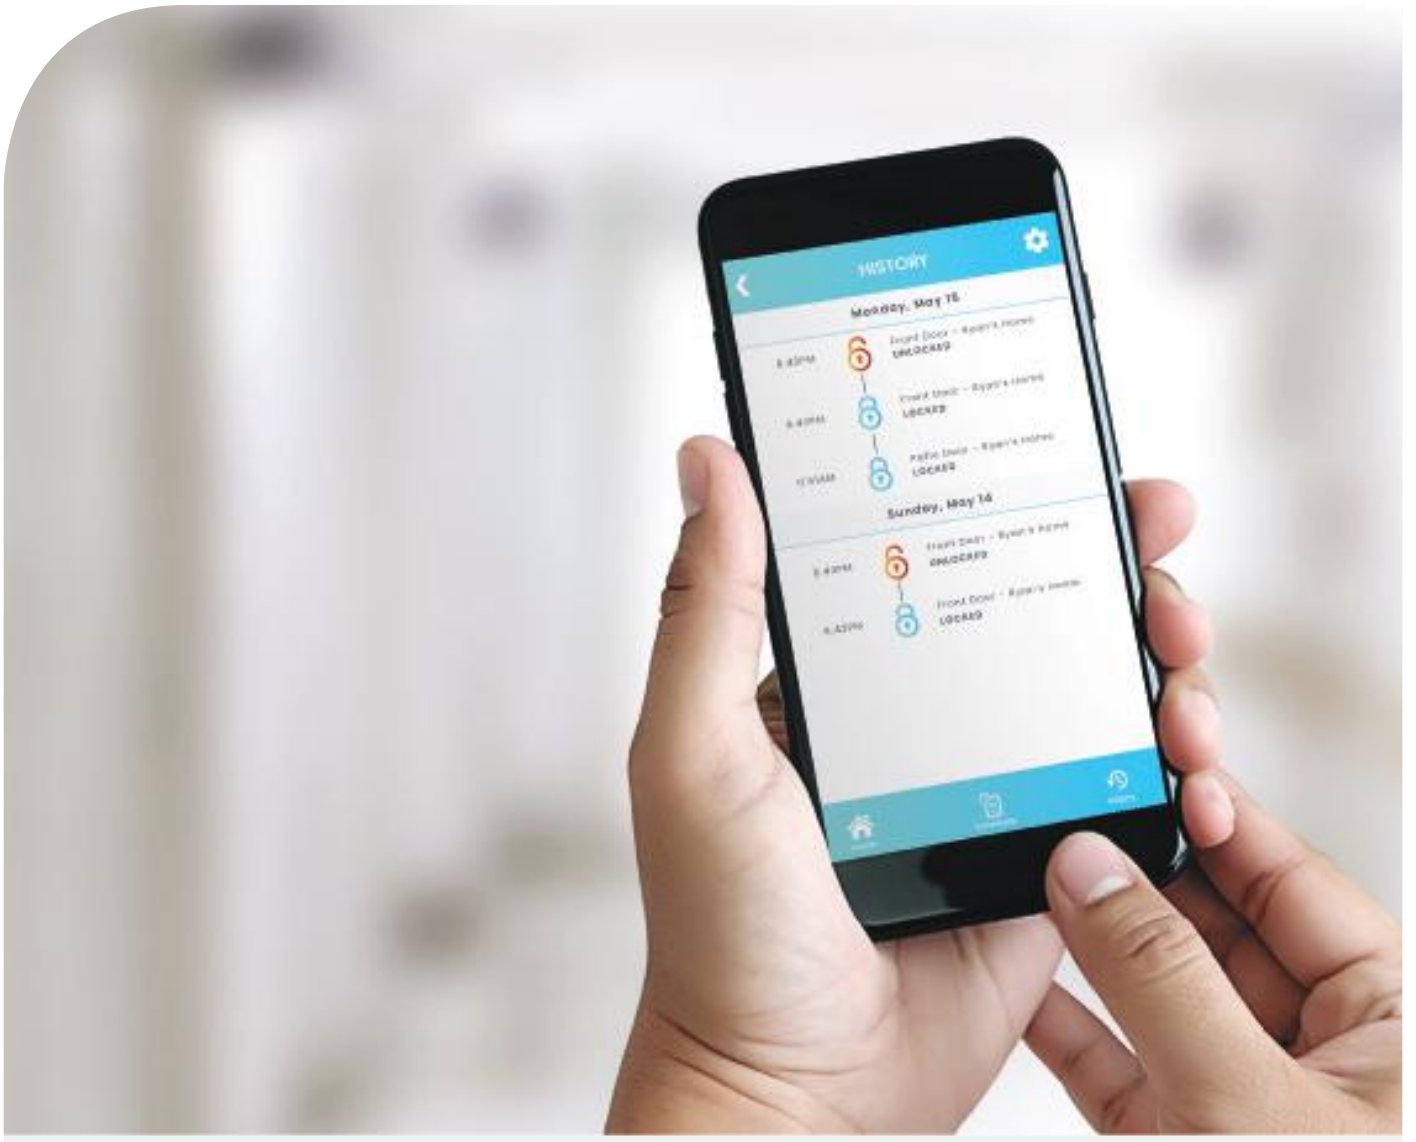

With the perimeter notification reminding you that you've left your door unlocked, you'll simply be able to turn back home and lock your door again.

Receive real-time notifications

With Kubu, you will always know the status of your door, whether it's locked or unlocked. No matter where you are, you can receive notifications right from the Kubu app on your phone, when connected to the internet.

Kubu allows you to track activity and receive real-time notifications whenever someone enters and exits your home, so you'll always know when someone is coming and going.

Set schedules

The Kubu app allows you to set schedules for any time you want.

Simply pick a day and time when you'd like to be reminded of the status of your door and Kubu will send you a notification to let you know whether it's locked or unlocked.

If you'd like a reminder that your doors are locked at night, or if you want to check the kids have locked the door when they've come home from school; simply set up a schedule in the app and Kubu will send you a notification at that exact time and day.

Check back through your history

Kubu allows you to check back through all of your door history. The app gives you a three month log of whenever someone has locked or unlocked your door.

If you get broken into, you will be able to identify the time and date, and see if your door was unlocked at the time of the break-in.