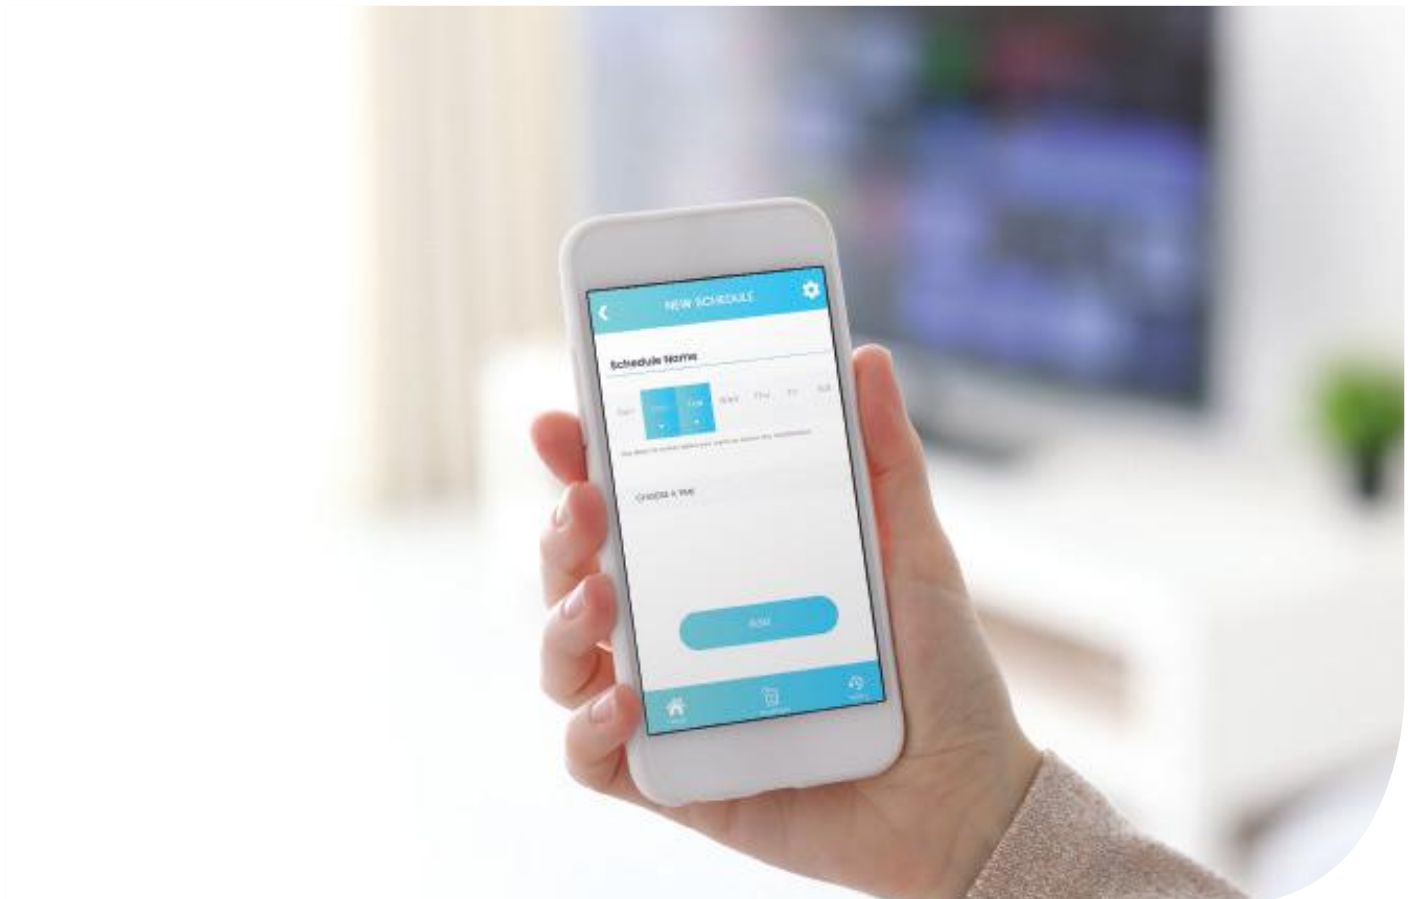

With the perimeter notification reminding you that you've left your door unlocked, you'll simply be able to turn back home and lock your door again.

Receive real-time notifications

With Kubu, you will always know the status of your door, whether it's locked or unlocked. No matter where you are, you can receive notifications right from the Kubu app on your phone, when connected to the internet.

Kubu allows you to track activity and receive real-time notifications whenever someone enters and exits your home, so you'll always know when someone is coming and going.

Set schedules

The Kubu app allows you to set schedules for any time you want.

Simply pick a day and time when you'd like to be reminded of the status of your door and Kubu will send you a notification to let you know whether it's locked or unlocked.

If you'd like a reminder that your doors are locked at night, or if you want to check the kids have locked the door when they've come home from school; simply set up a schedule in the app and Kubu will send you a notification at that exact time and day.

Check back through your history

Kubu allows you to check back through all of your door history. The app gives you a three month log of whenever someone has locked or unlocked your door.

If you get broken into, you will be able to identify the time and date, and see if your door was unlocked at the time of the break-in.