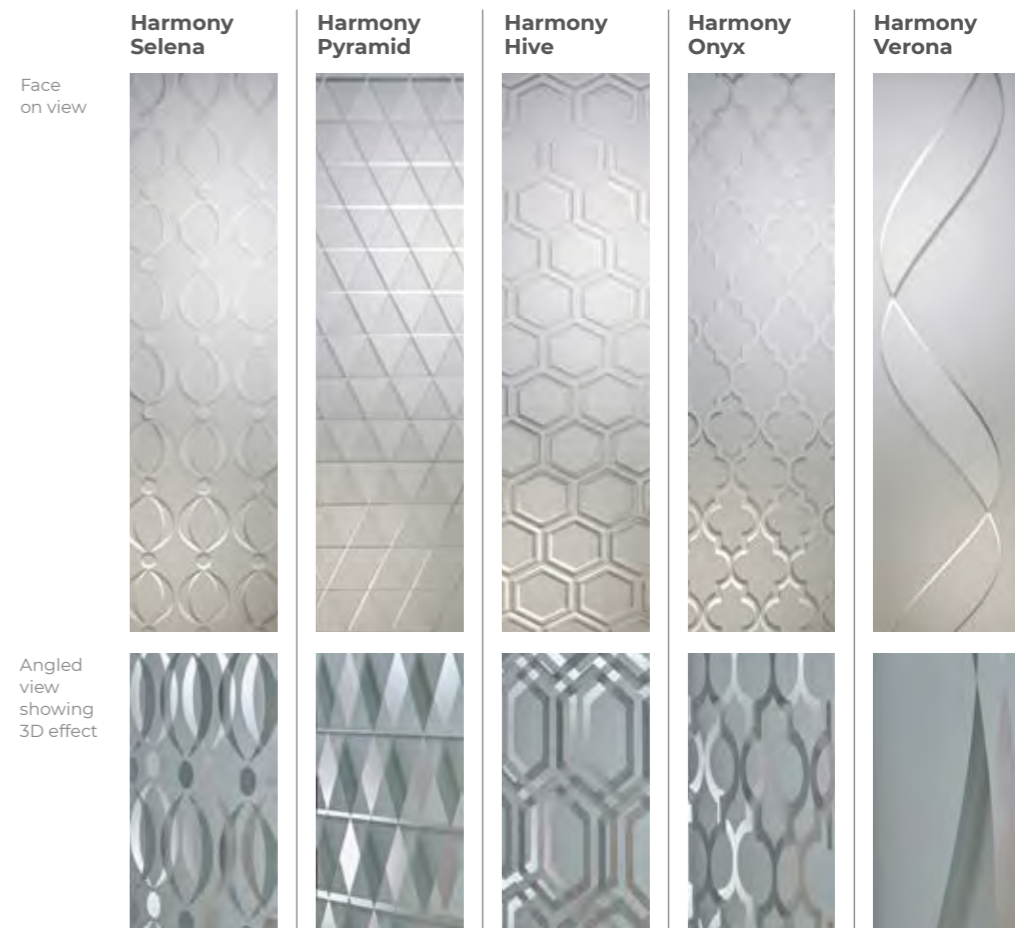

Modern 5101 Harmony Collection

The brand new and exclusive Harmony Collection provides contemporary, etched effect geometric designs which cleverly feature on both sides of the double-glazed unit to create a three-dimensional effect which is both elegant and striking.

Please Note: Only available in Modern 5101

Modern 5082
 Colour White
 Frame White

Modern 5131
 Colour White
 Frame White

Modern 5123
 Colour White
 Frame White

Harmony Selena

Harmony Pyramid

Harmony Hive

Harmony Onyx

Balmoral One Classic Climbing Rose
Colour White
Frame White

Richmond One Climbing Rose
Colour White
Frame White

Kensington Two Climbing Rose
Colour White
Frame White

Sandringham One Climbing Rose
Colour White
Frame White