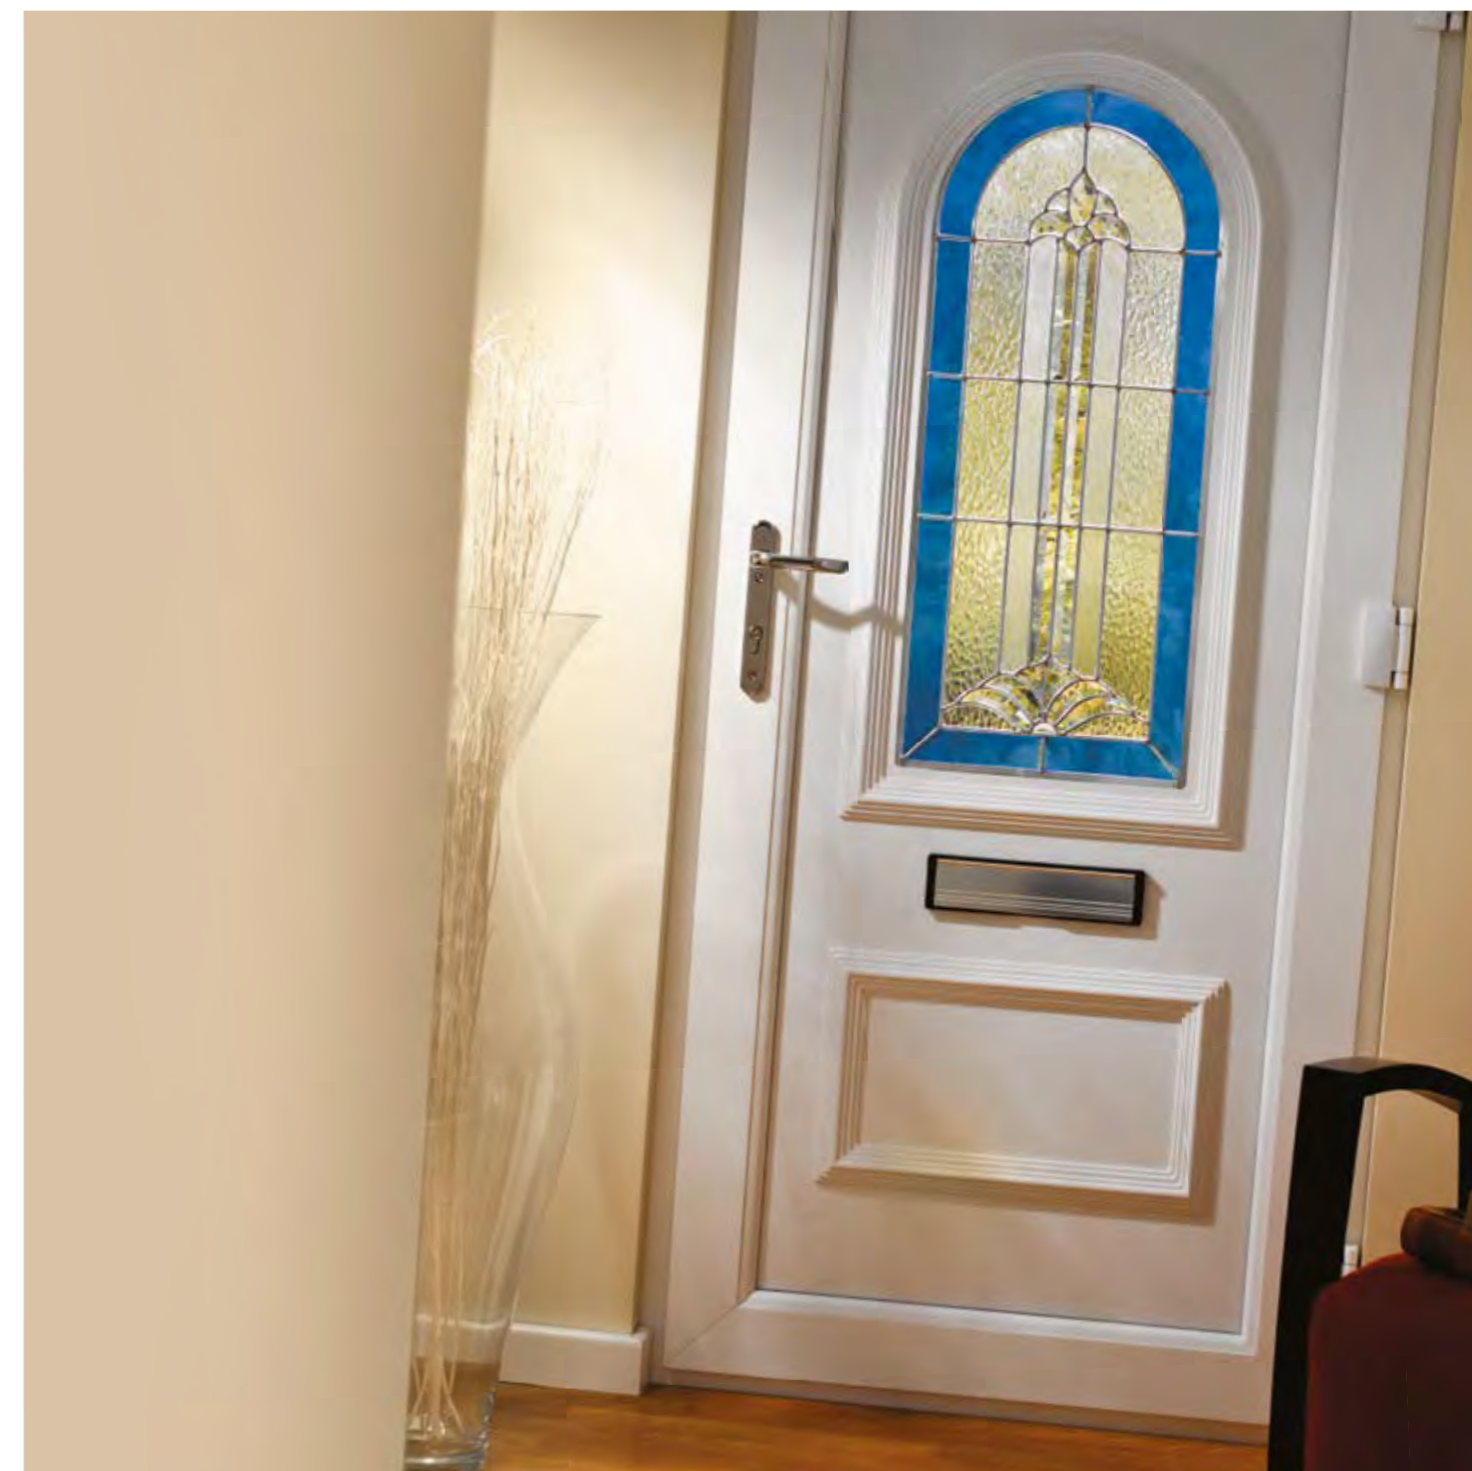

Door Maintenance

Keep your door looking great for longer

Your new PVC-U door is extremely low maintenance and is very easy to clean. How often will depend on where you live. For instance, a coastal or industrialised location, or near a busy road, may mean cleaning is required a little more often.

We recommend the following to help you get the very best from your PVC-U door:

Cleaning your door

- Wash the door and door frame with warm soapy water and a soft, lint-free cloth to remove grime and atmospheric deposits.
- Never use a pressure washer or steam cleaner.
- Stubborn marks on the door frame may need to be tackled with a specialised PVC cleaner but please ensure you read the cleaning guidelines carefully so as to ensure suitability.
- Under no circumstances should you use any solvent based or abrasive cleaners and avoid the use of any adhesives or tack for temporary fixing i.e. For seasonal or other decorations.

Maintaining your door

- Once every six months or so, apply a little light engineering oil (such as 3 in 1 oil) on all moving parts of the lock, cylinder and hinges.
- We also recommend that you help protect your door from possible natural thermal distortion by engaging the locking points by simply pulling up the handle each time you shut the door.

With a little care and attention, your PVC-U door should continue to look great for years to come!